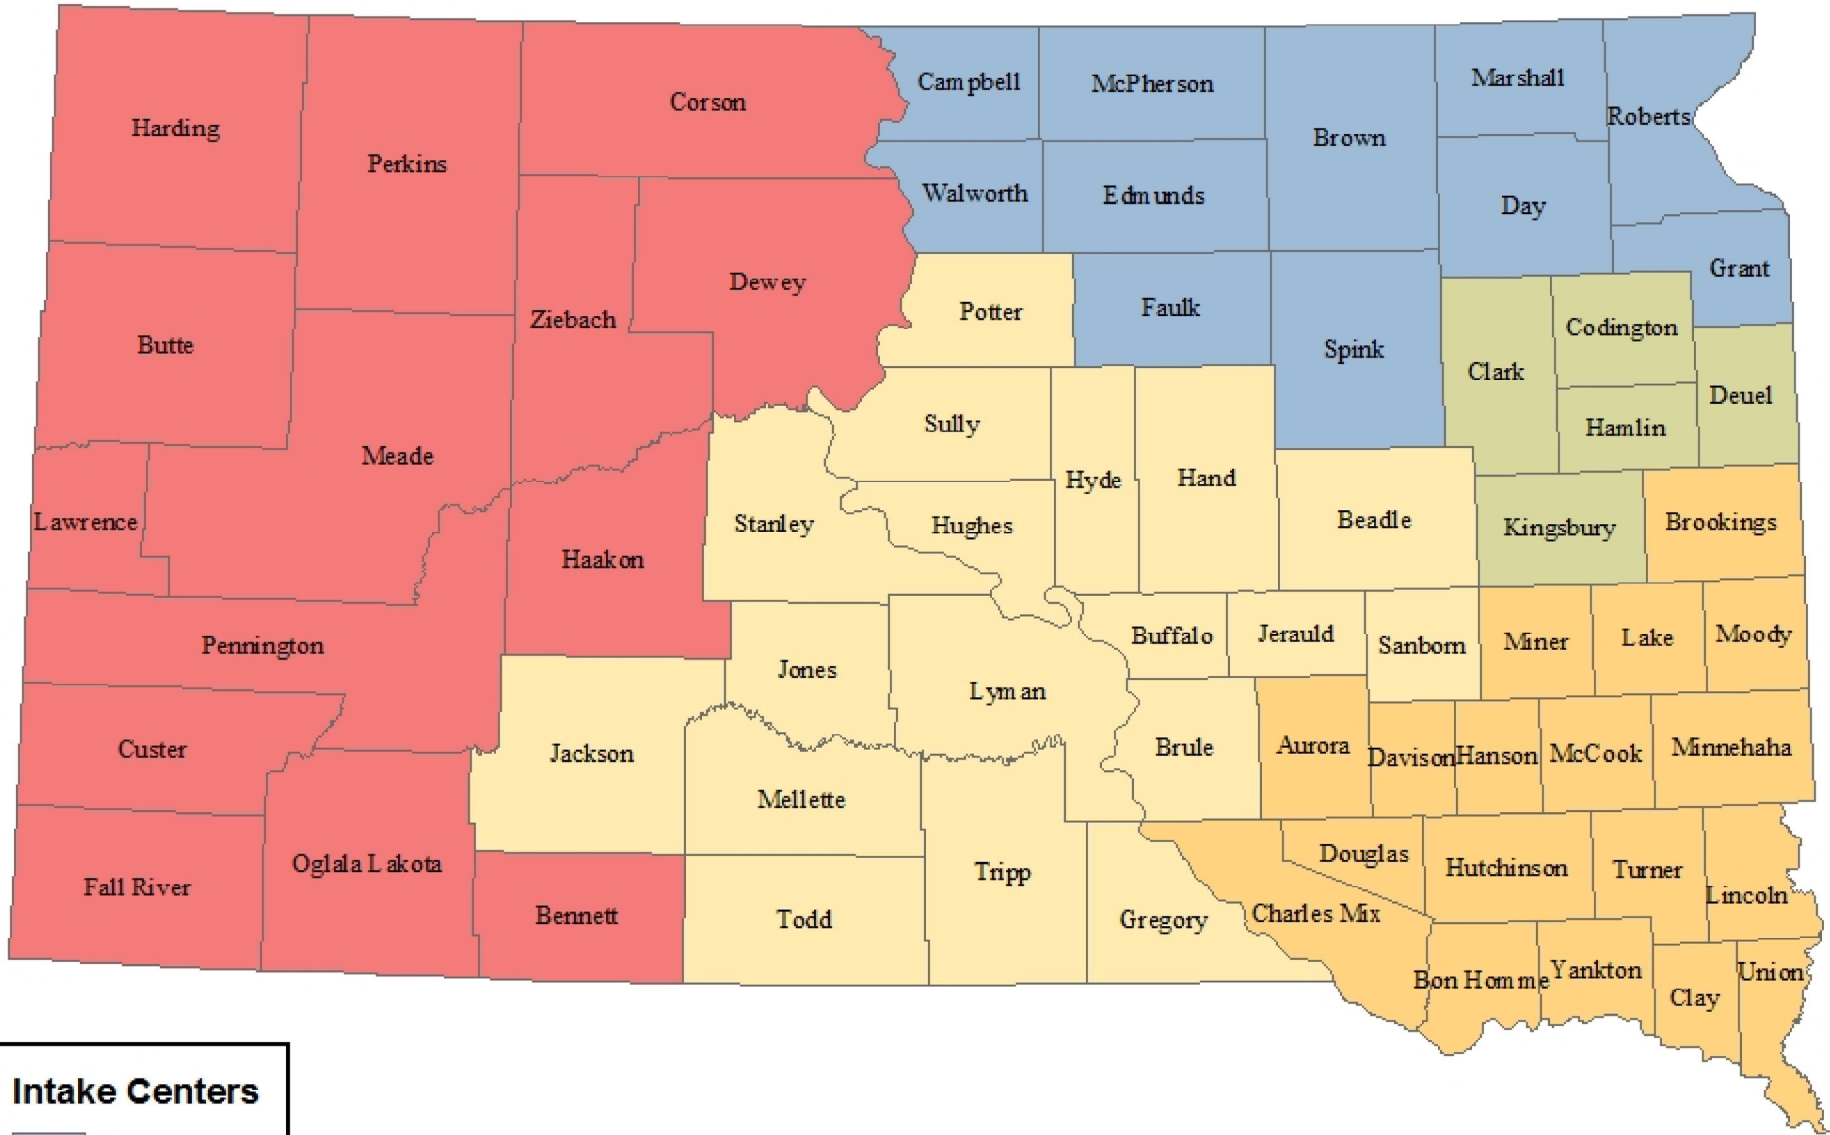

Intake Centers, 2017

Intake Centers

- Brown
- Codington
- Hughes
- Minnehaha
- Pennington

Contact Information:
 Brown County: 605- 626-7102
 Codington County: 605-882-6280
 Hughes County: 605-773-2290
 Minnehaha County: 605-367-4313
 Pennington County: 605-394-2639

Map by SD KIDS COUNT, 2017
 Beacom School of Business
 University of South Dakota