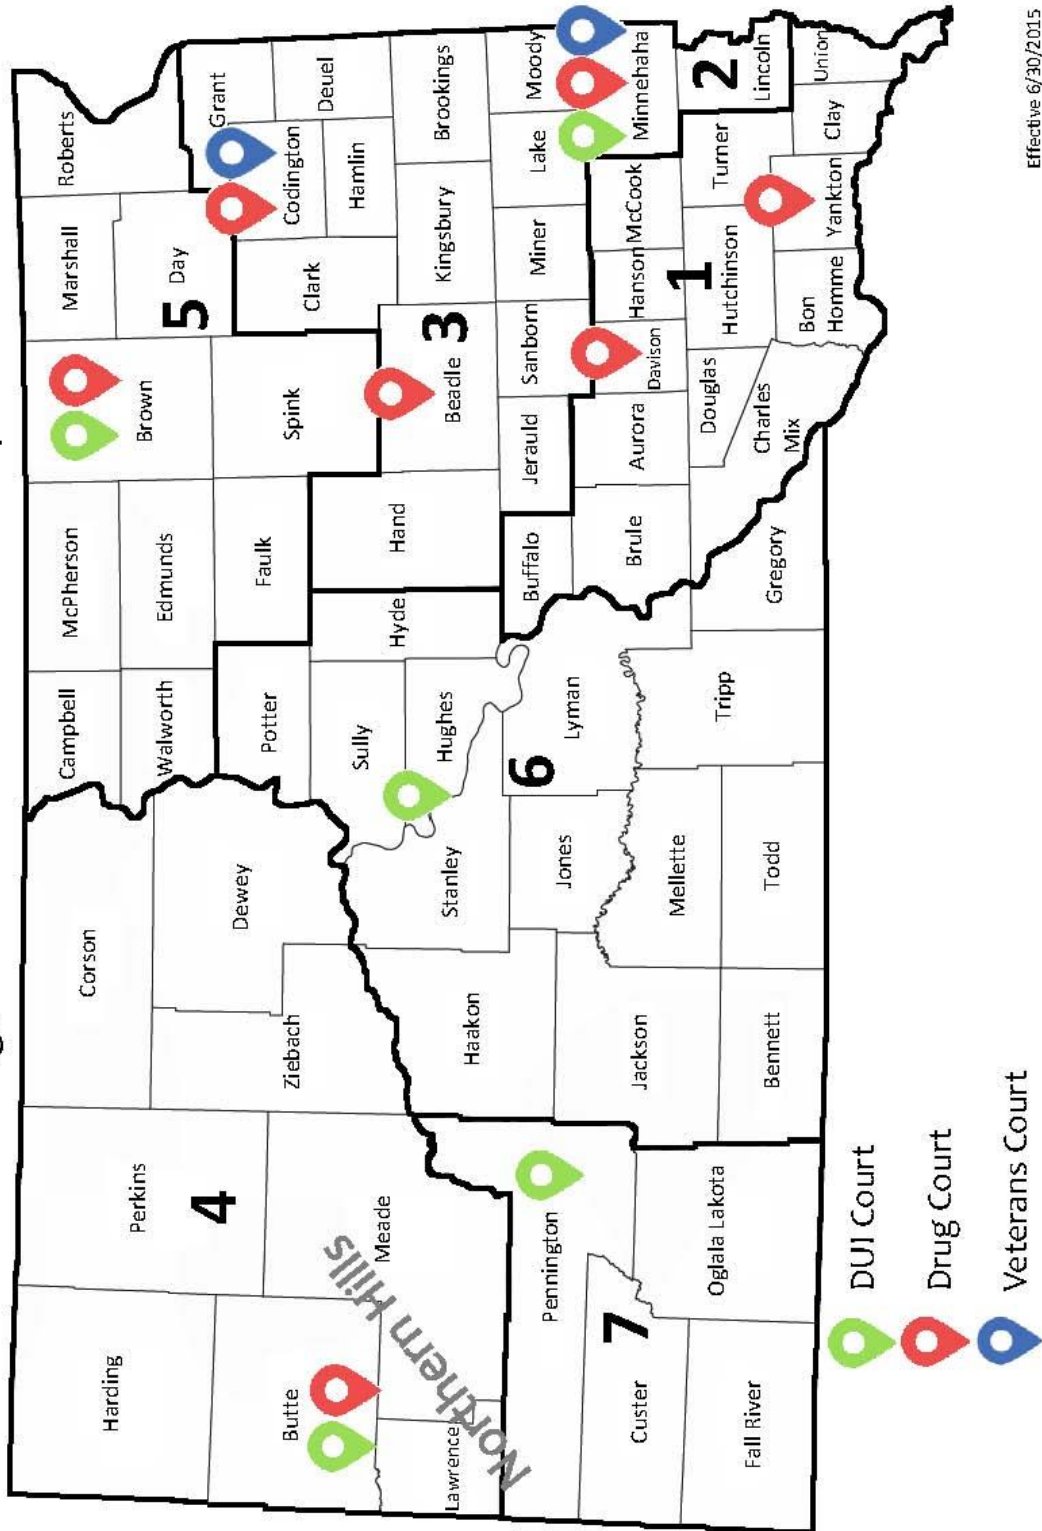

South Dakota Unified Judicial System Drug, DUI & Veterans Court Map

Effective 6/30/2015