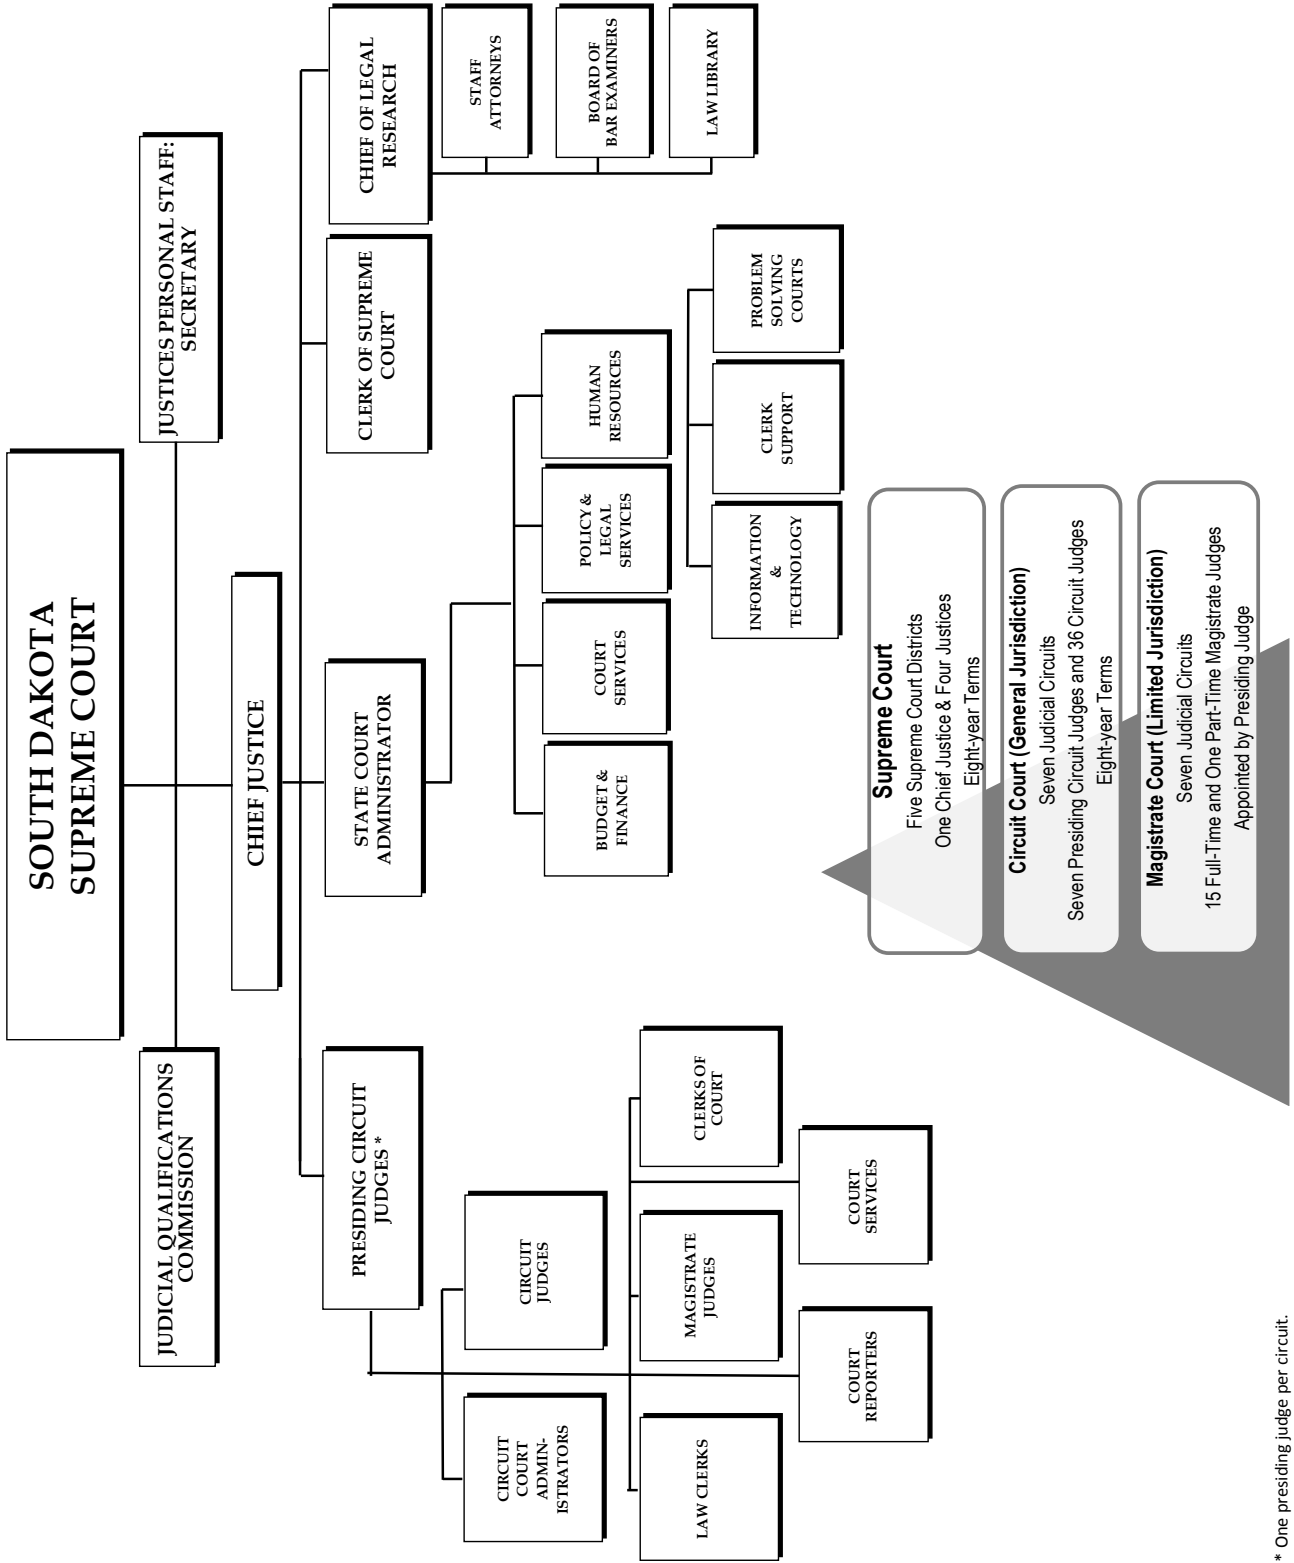

South Dakota Unified Judicial System Organizational Chart

* One presiding judge per circuit.