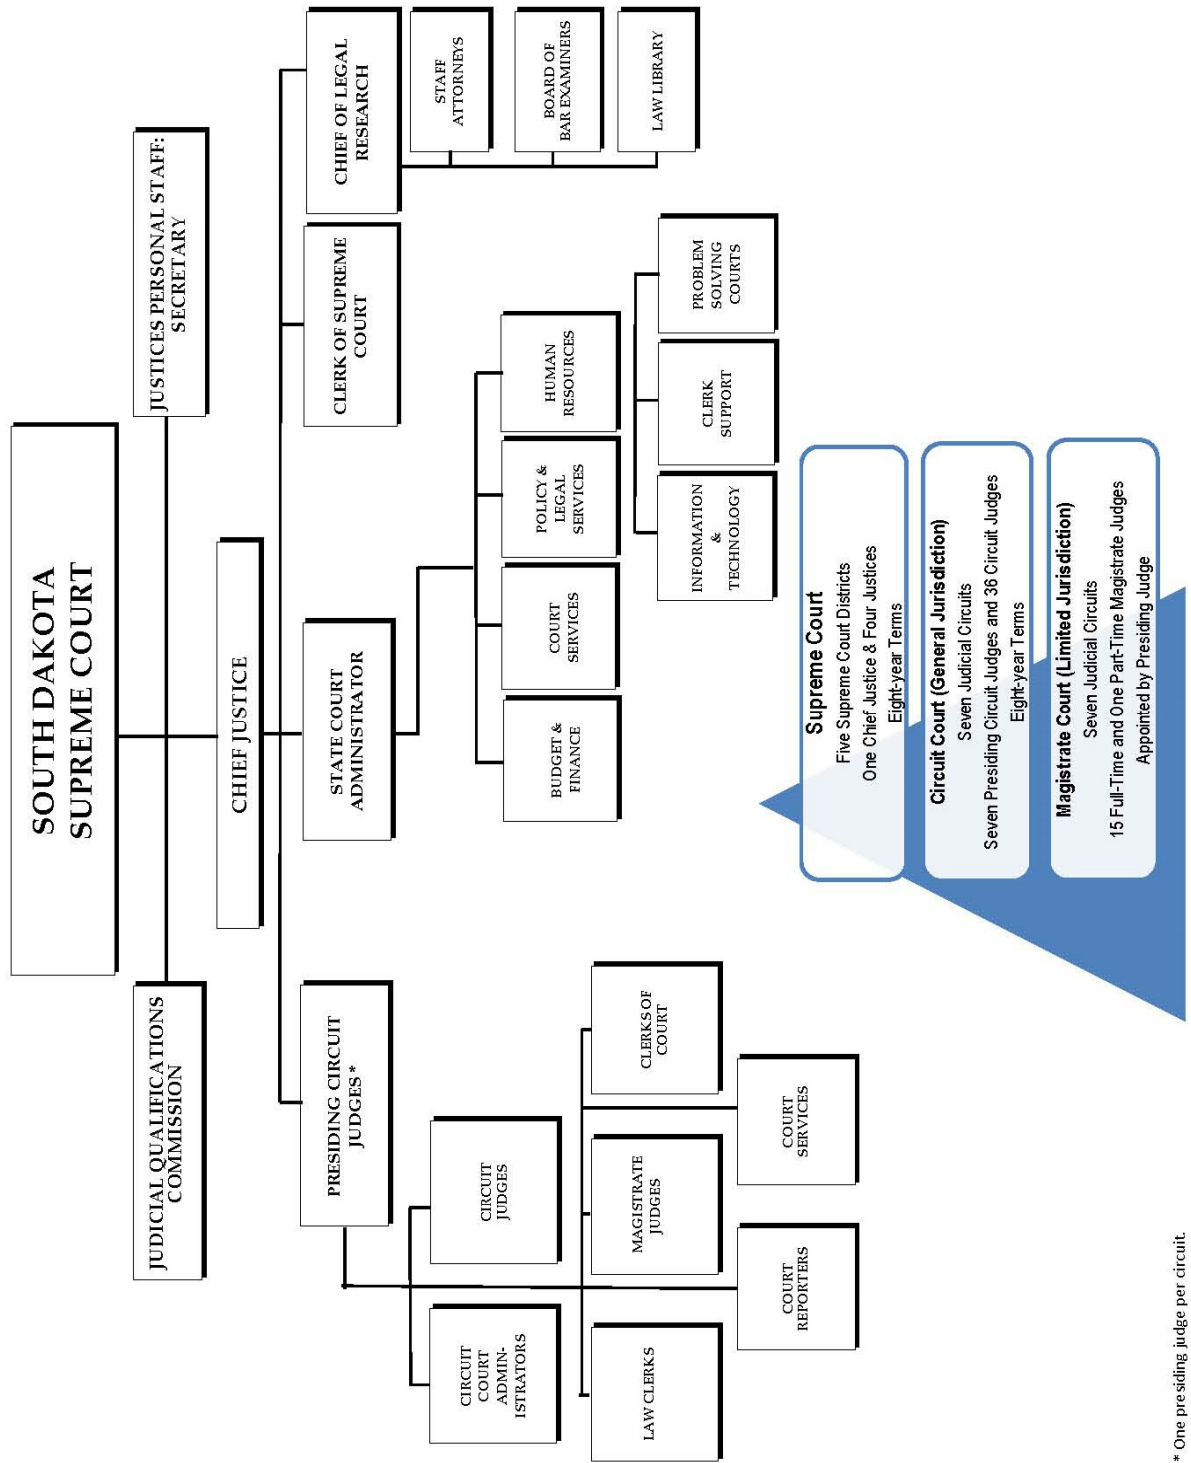

Table 2.
South Dakota Unified Judicial System
Organizational Chart

* One presiding judge per circuit.