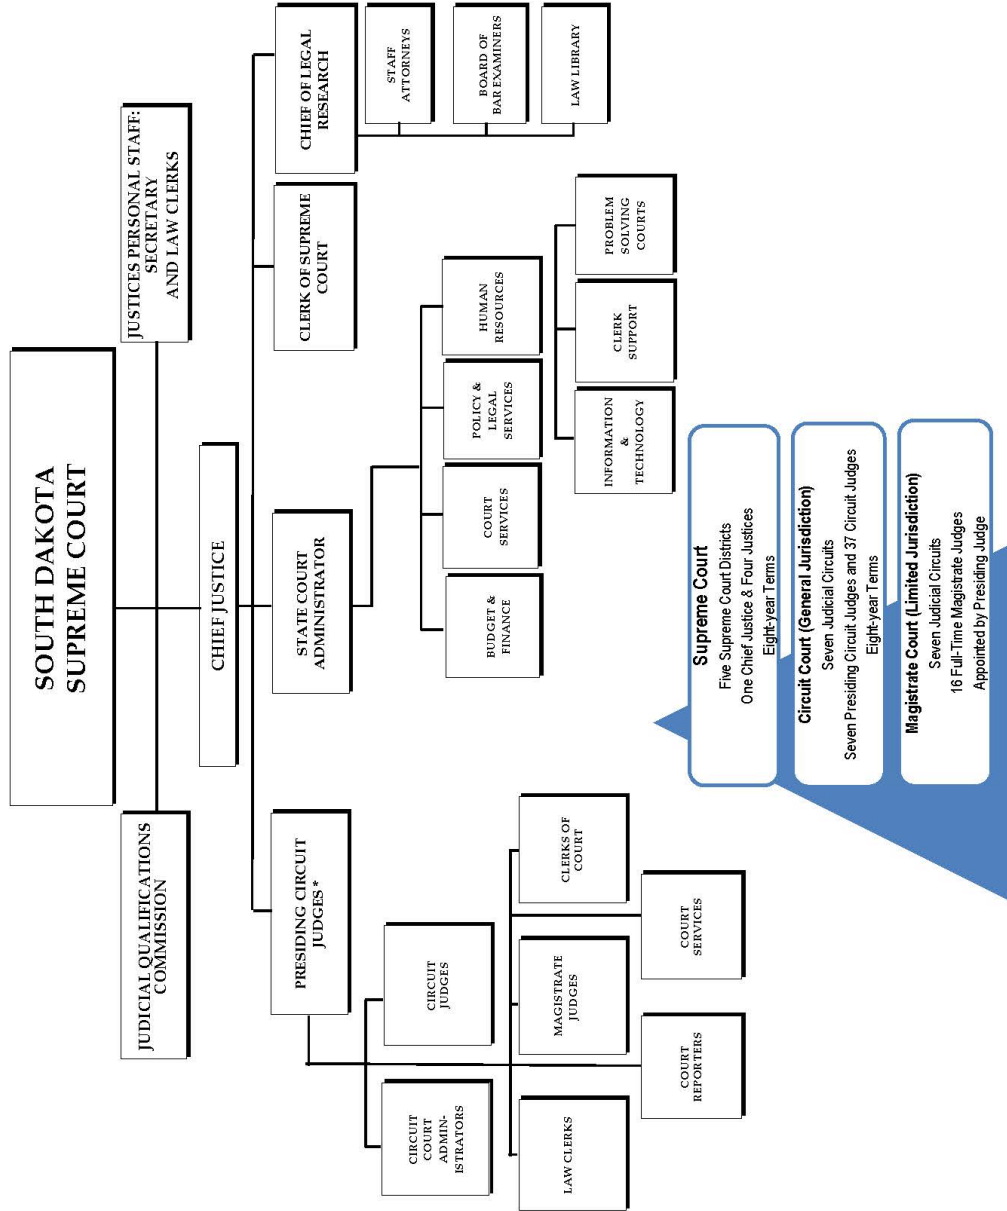

# South Dakota Unified Judicial System Organizational Chart

\* One presiding judge per circuit.